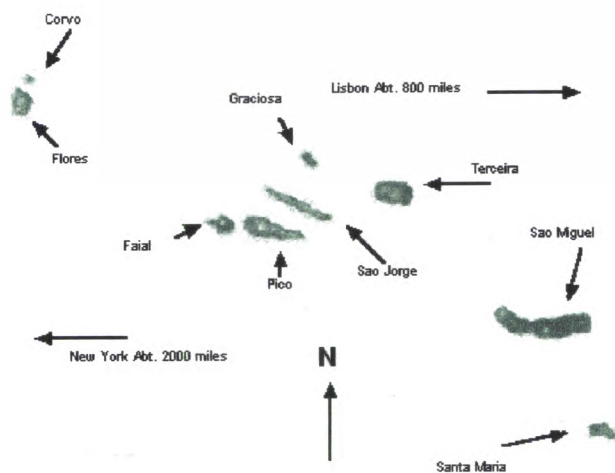

LDS Film Reel Numbers

Topo Marriages (Our Lady of Rosario) 1633-1666 -----	1546804
Topo Marriages 1666-1727, 1756 1873-----	1546800
Topo Baptisms 1633-1793 -----	1546804
Topo Baptisms 1792-1873 -----	1546805
Topo Obits 1683-1873 -----	1546800
Ribeira Seca Marriages (Sao Tiago) 1698-1866 -----	1546786
Ribeira Seca Marriages 1867-1873 -----	1546787
Ribeira Seca Baptisms 1623-1800 -----	1546785
Ribeira Seca Baptisms 1800-1873 -----	1546786
Ribeira Seca Obits 1666-1873 -----	1546787
Calheta Marriages 1633-1873 (Santa Catarina) -----	1546784
Calheta Baptisms 1692-1828 -----	1547343
Calheta Baptisms 1828-1873 -----	1546784
Calheta Obits 1727-1836 -----	1546784
Calheta Obits 1839-1873 -----	1546785
Norte Pequeno Marriages 1780-1873 -----	1546804
Norte Pequeno Baptisms 1754-1873 -----	1546804
Norte Pequeno Obits 1800-1873 -----	1546804

Other Sources

Notas Historicas de Sao Jorge by Fattther da Cunha, ----	1500-1700
Sao Jorge family tress. LDS reel no. 1330512 -----	1500-1700
Angra , Tercieira Island, Azores Islands, archives -----	1873-1910

The Nine Azores Islands

The Archives for records for about 1650 to 1910 for Terceira, Sao Jorge and Graciosa are in Angra

Terceira Island. There are other archives in Ponta Delgada , Sao Miguel Island and Horta Faial Island. Records for Pico Island are In Horta Faial Island.

The nine Azores Islands are about the same Latitude as New York and San Francisco. They have warm summers and cool winters. Not as warm as Hawaii in the Summer and much cooler in