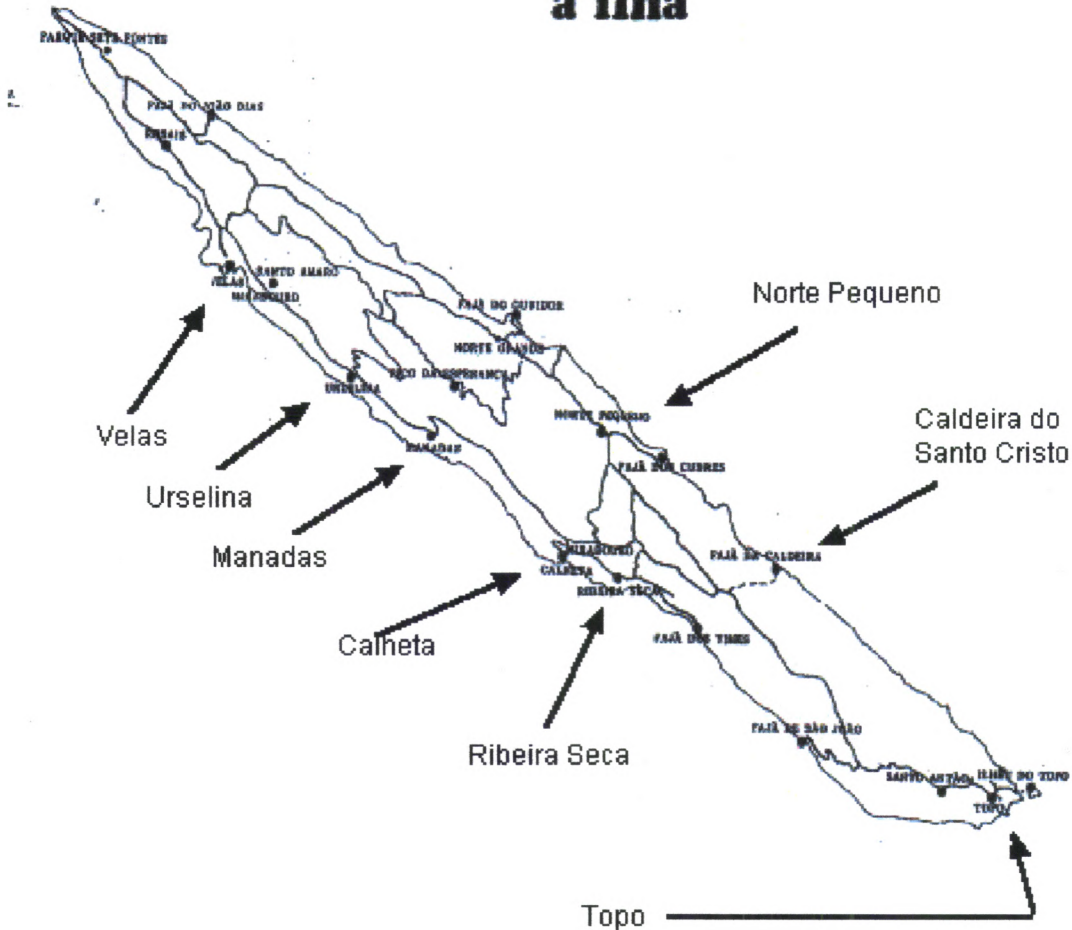

SÃO JORGE a ilha

the winter.

The Fajas of Sao Jorge

Sao Jorge has a mountain range the full length of the island. Many of the smaller villages are near the ocean with mountains on three sides. These villages are called Fajas. Some of the Fajas on the end of the Island between Topo and Calheta are:

- Faja de Vimes
- Faja de Sao Joao
- Faja de Belo
- Faja de Caldeira de Santo Cristo
- Faja Redonda
- Faja de Sanghinal
- Faja de Salte Verde
- Faja de Cubres

Some of these Fajas had ermidas. These ermidas were mini churches. These ermidas were satellite churches and their records were kept in the Topo, Ribeira Seca and Calheta churches.